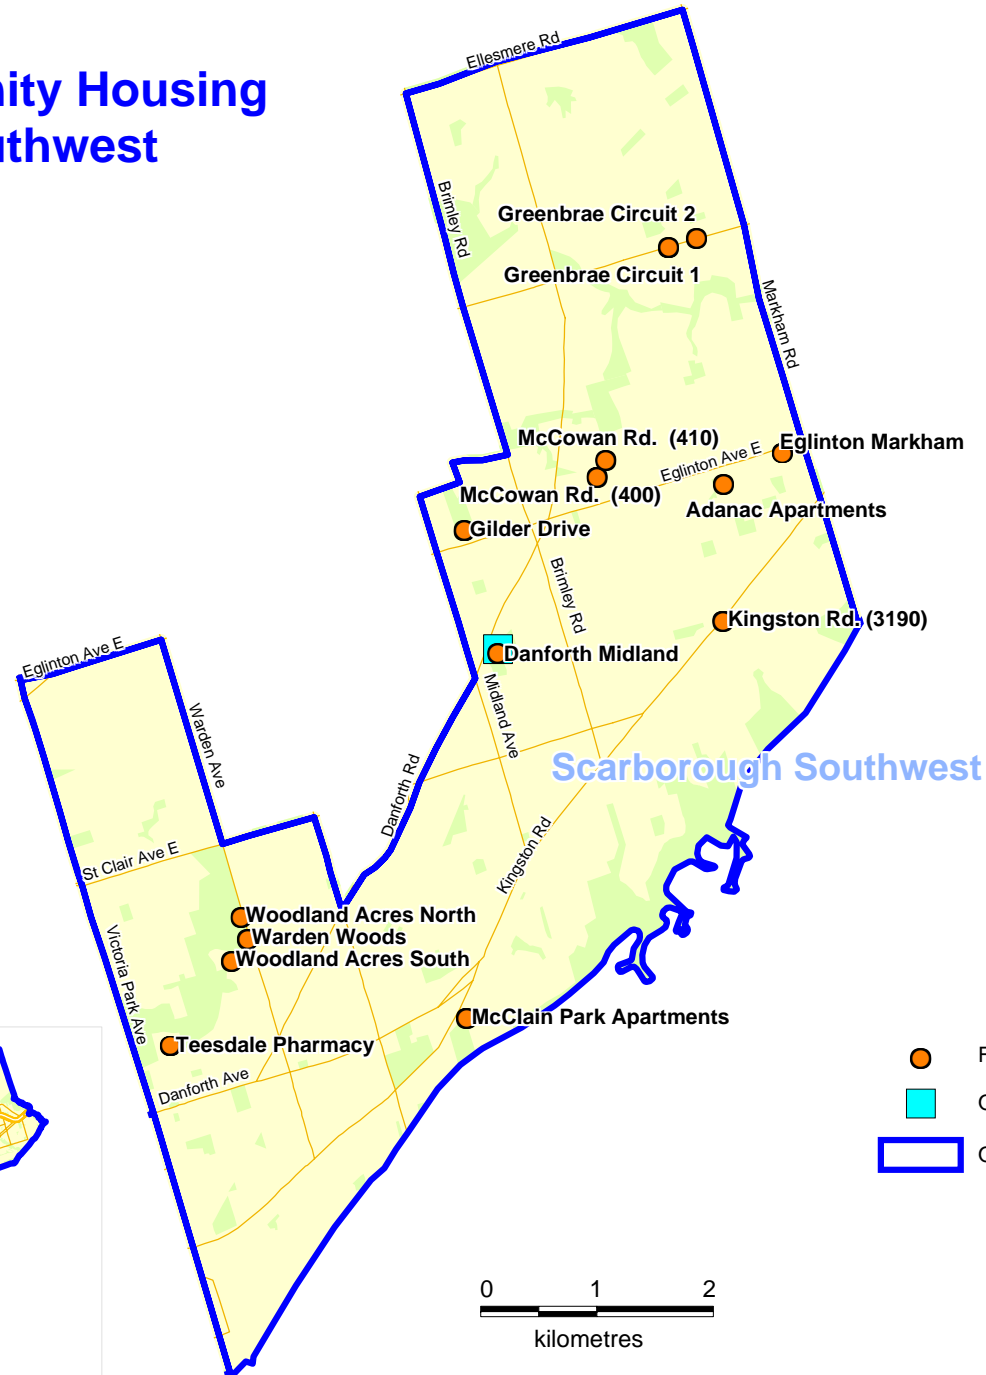

Toronto Community Housing Scarborough Southwest

Toronto
Community
Housing

- Family Housing Development
- Office
- ▭ Operating Unit Boundary