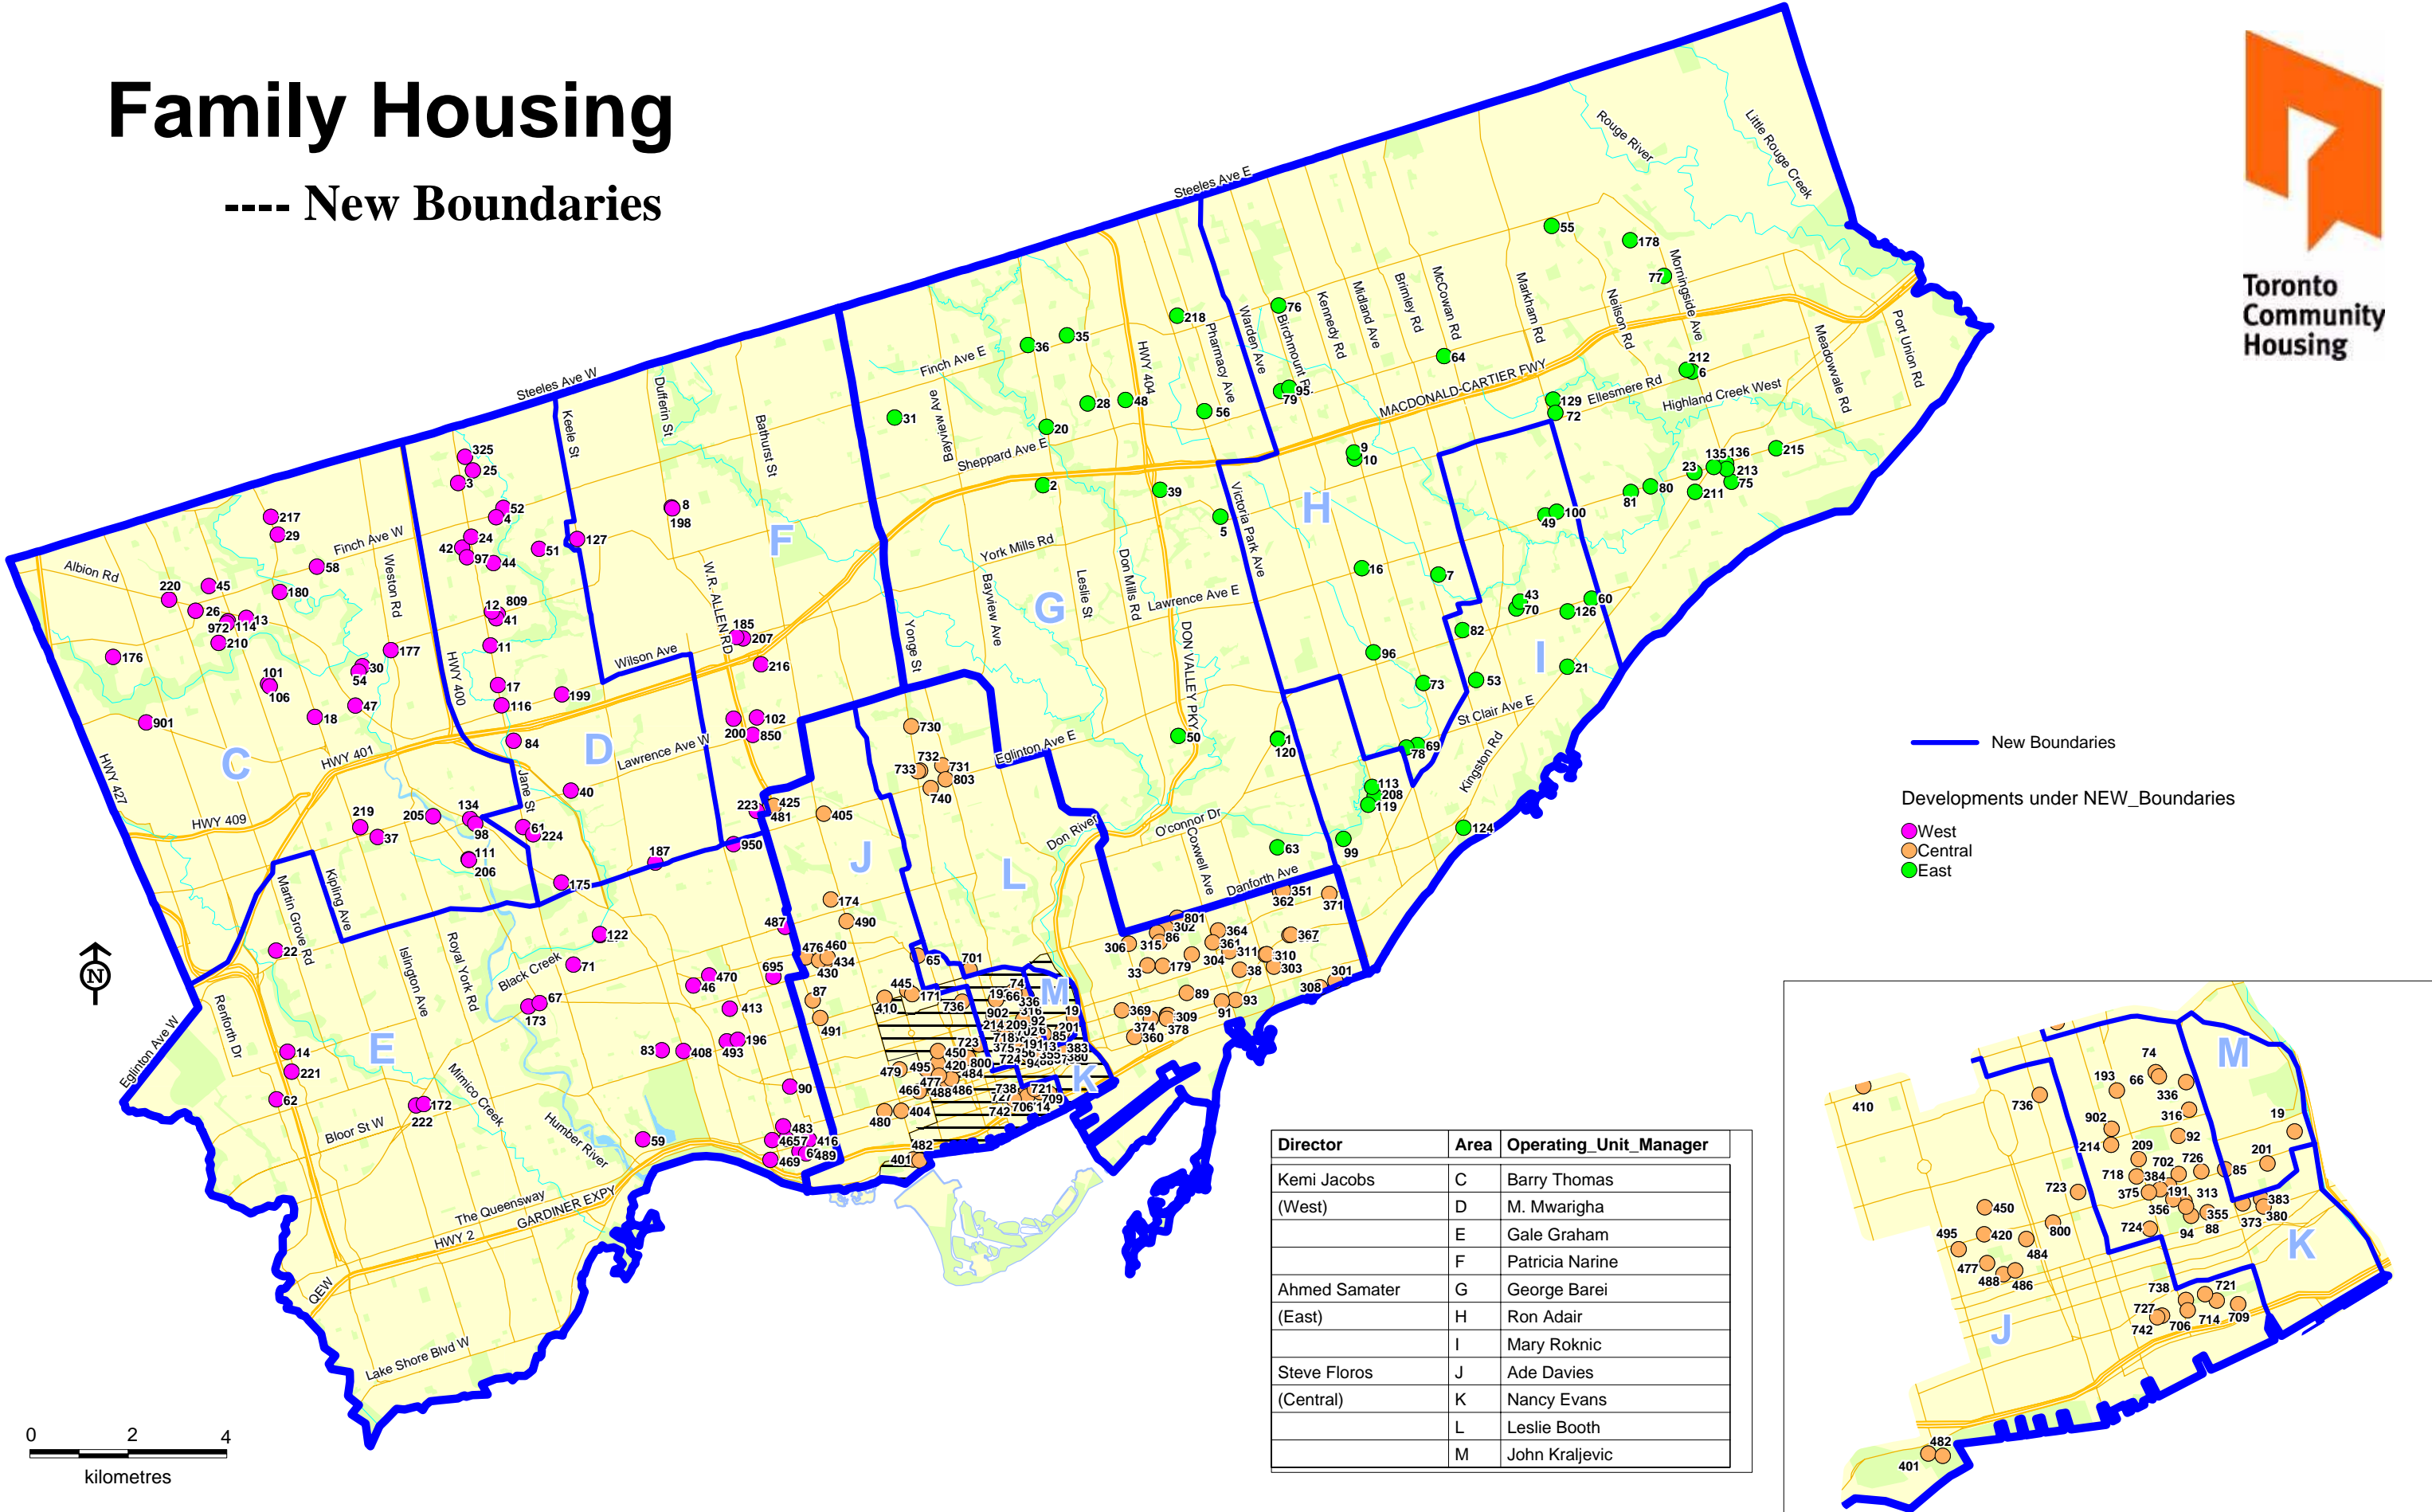

Family Housing

---- New Boundaries

Toronto Community Housing

— New Boundaries

Developments under NEW_Boundaries

- West
- Central
- East

Director	Area	Operating Unit Manager
Kemi Jacobs	C	Barry Thomas
(West)	D	M. Mwarigha
	E	Gale Graham
	F	Patricia Narine
Ahmed Samater	G	George Barei
(East)	H	Ron Adair
	I	Mary Roknic
Steve Floros	J	Ade Davies
(Central)	K	Nancy Evans
	L	Leslie Booth
	M	John Kraljevic

Source: Toronto Community Housing Corporation (2008)