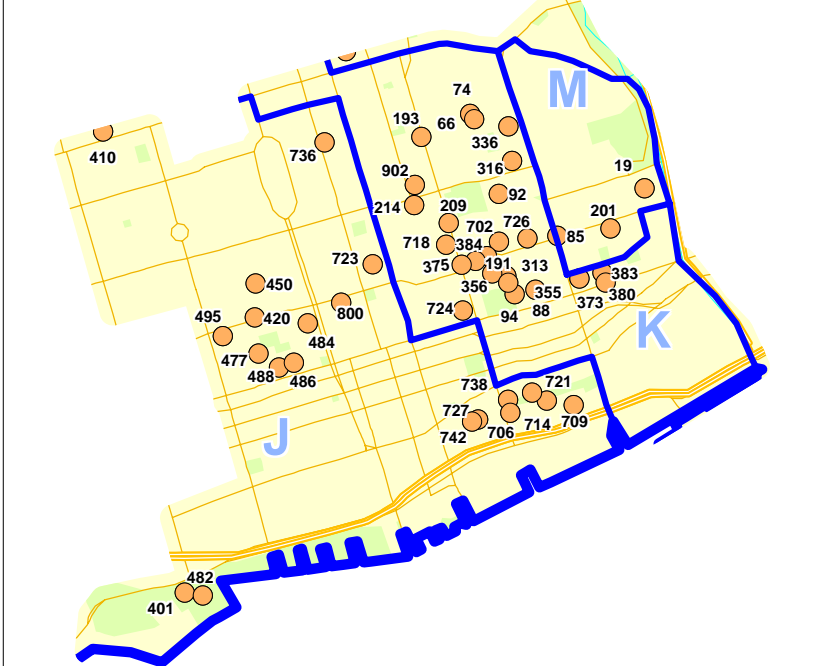

Family Housing

---- New Boundaries

Toronto Community Housing

— New Boundaries

Developments under NEW_Boundaries

- West
- Central
- East

Director	Area	Operating Unit Manager
Kemi Jacobs	C	Barry Thomas
(West)	D	M. Mwarigha
	E	Gale Graham
	F	Patricia Narine
Ahmed Samater	G	George Barei
(East)	H	Ron Adair
	I	Mary Roknic
Steve Floros	J	Ade Davies
(Central)	K	Nancy Evans
	L	Leslie Booth
	M	John Kraljevic