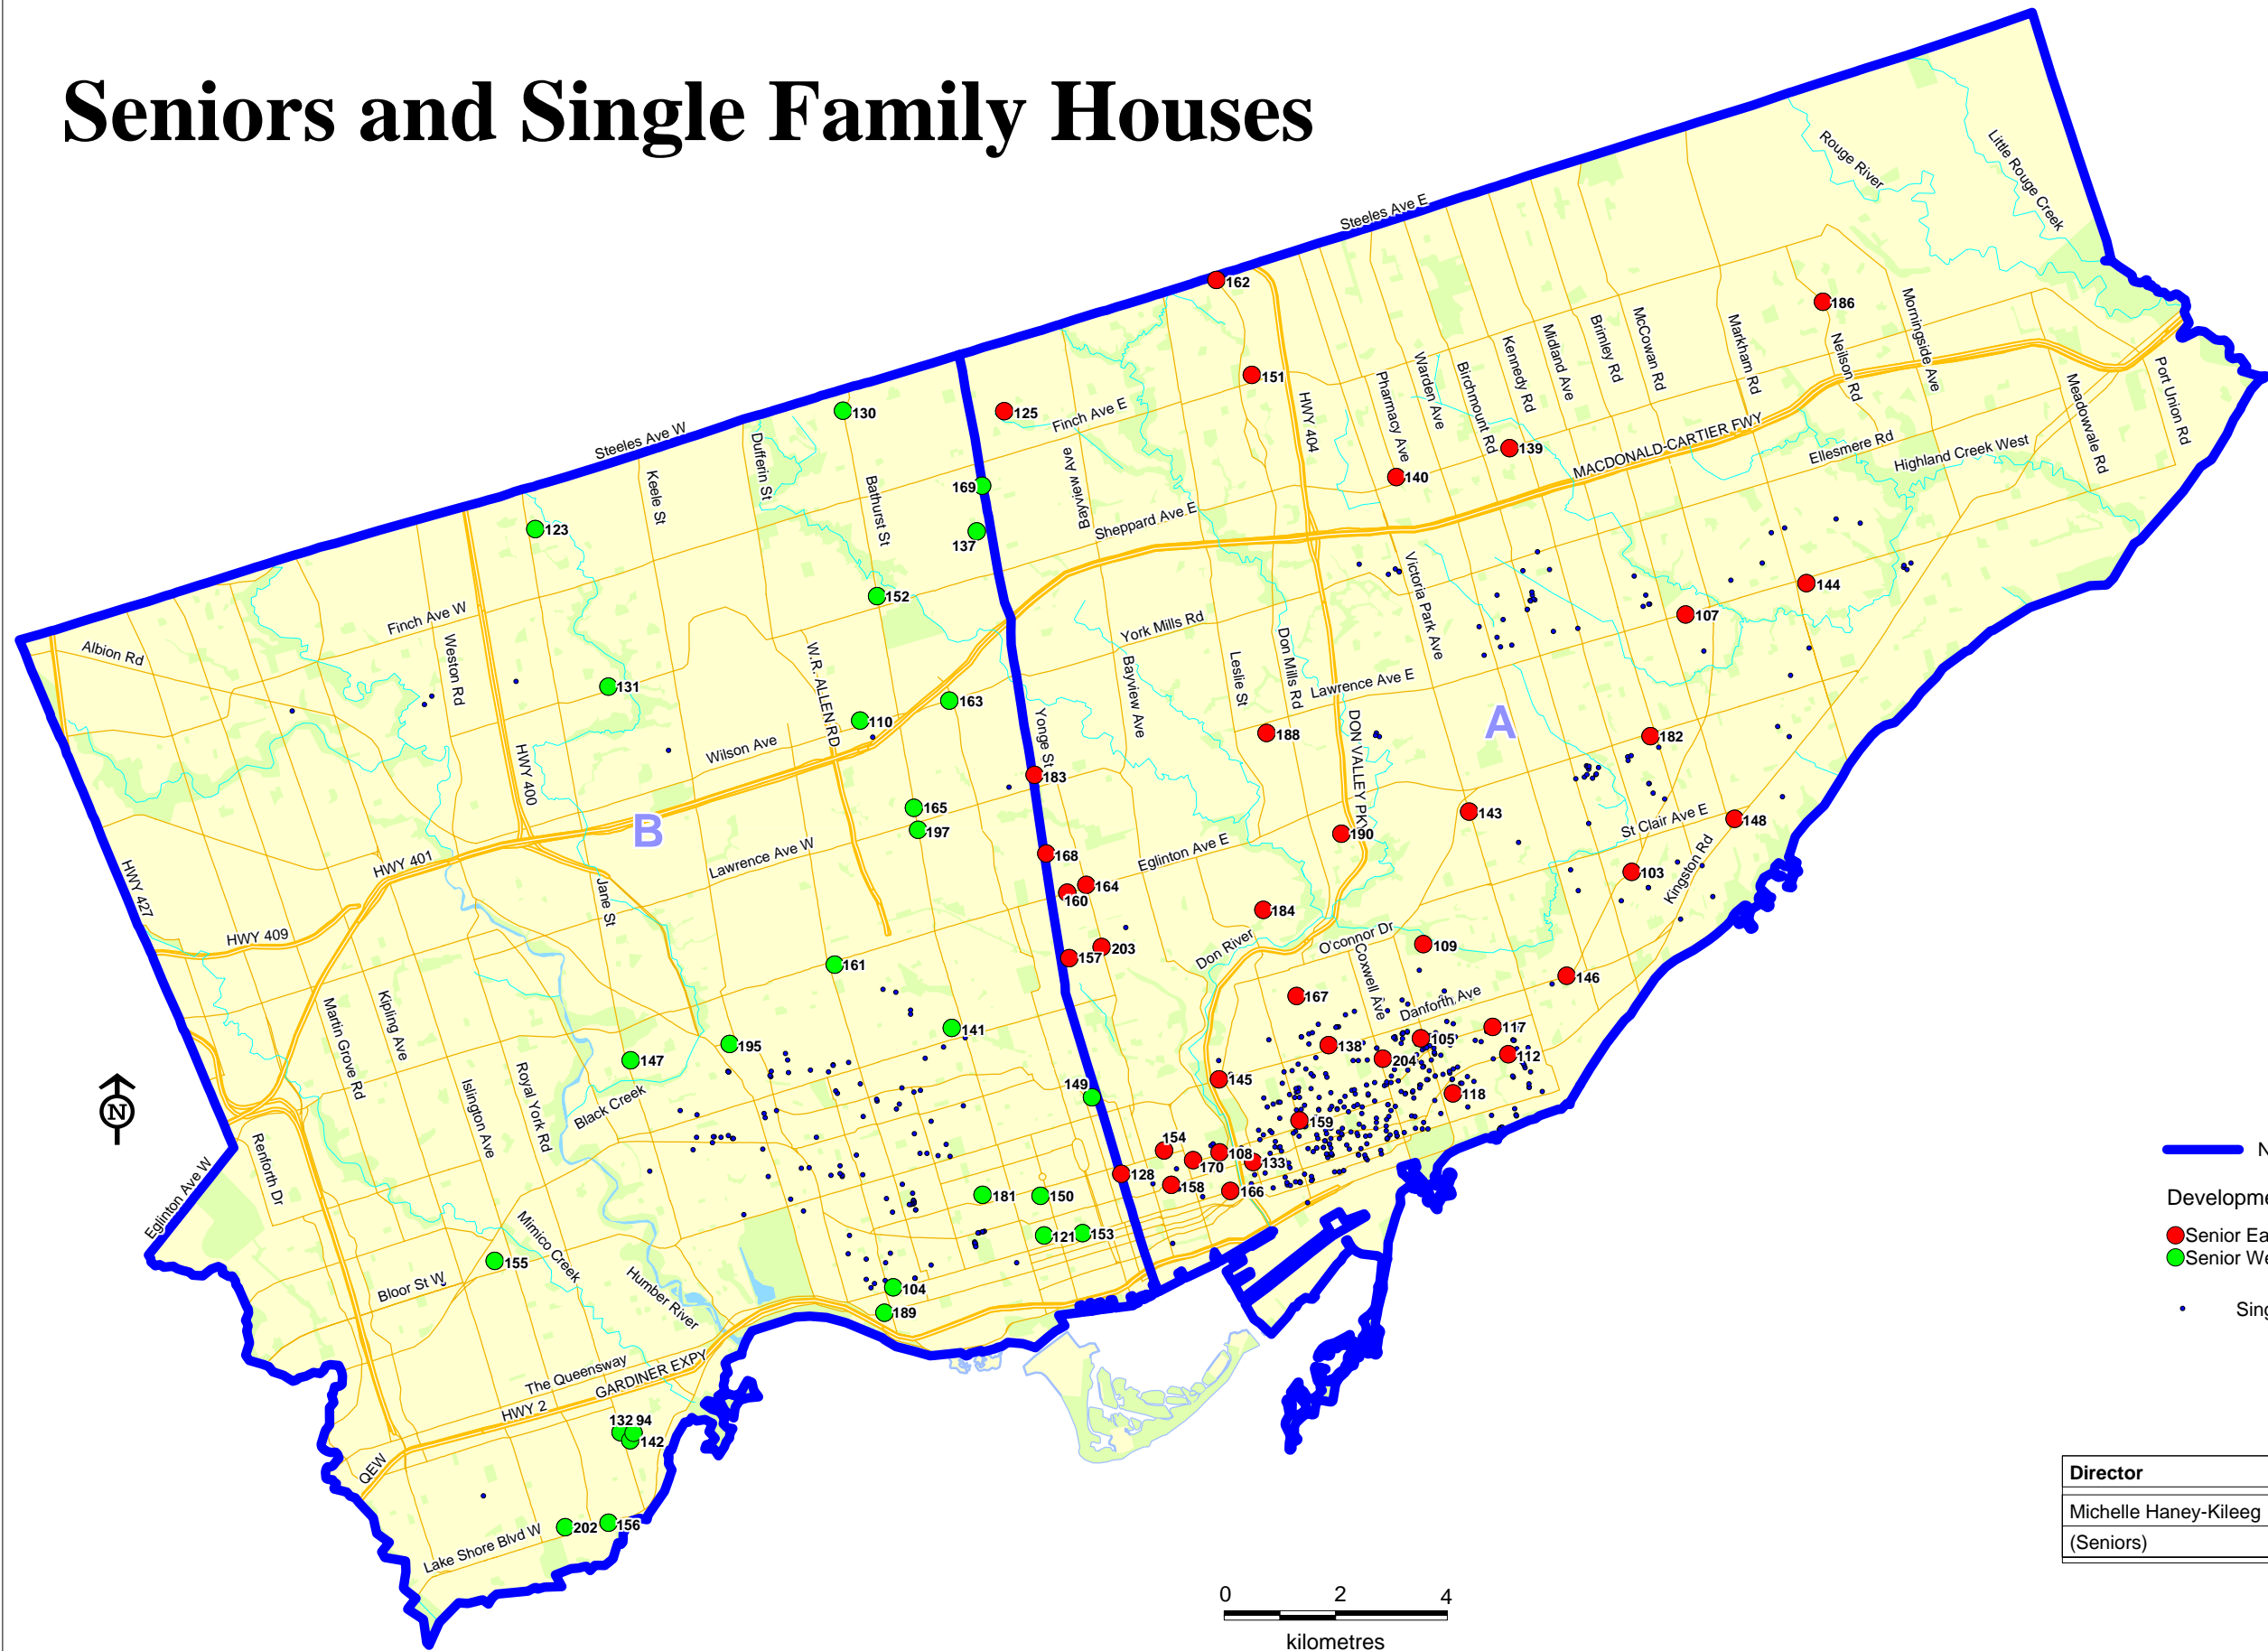

Seniors and Single Family Houses

Toronto
Community
Housing

- New Boundaries
- Developments for Seniors
 - Senior East
 - Senior West
- Single Family Houses

Director	Area	Operating_Unit_Manager
Michelle Haney-Kileeg	A	Paul Feitelberg
(Seniors)	B	Kimberley Garrett